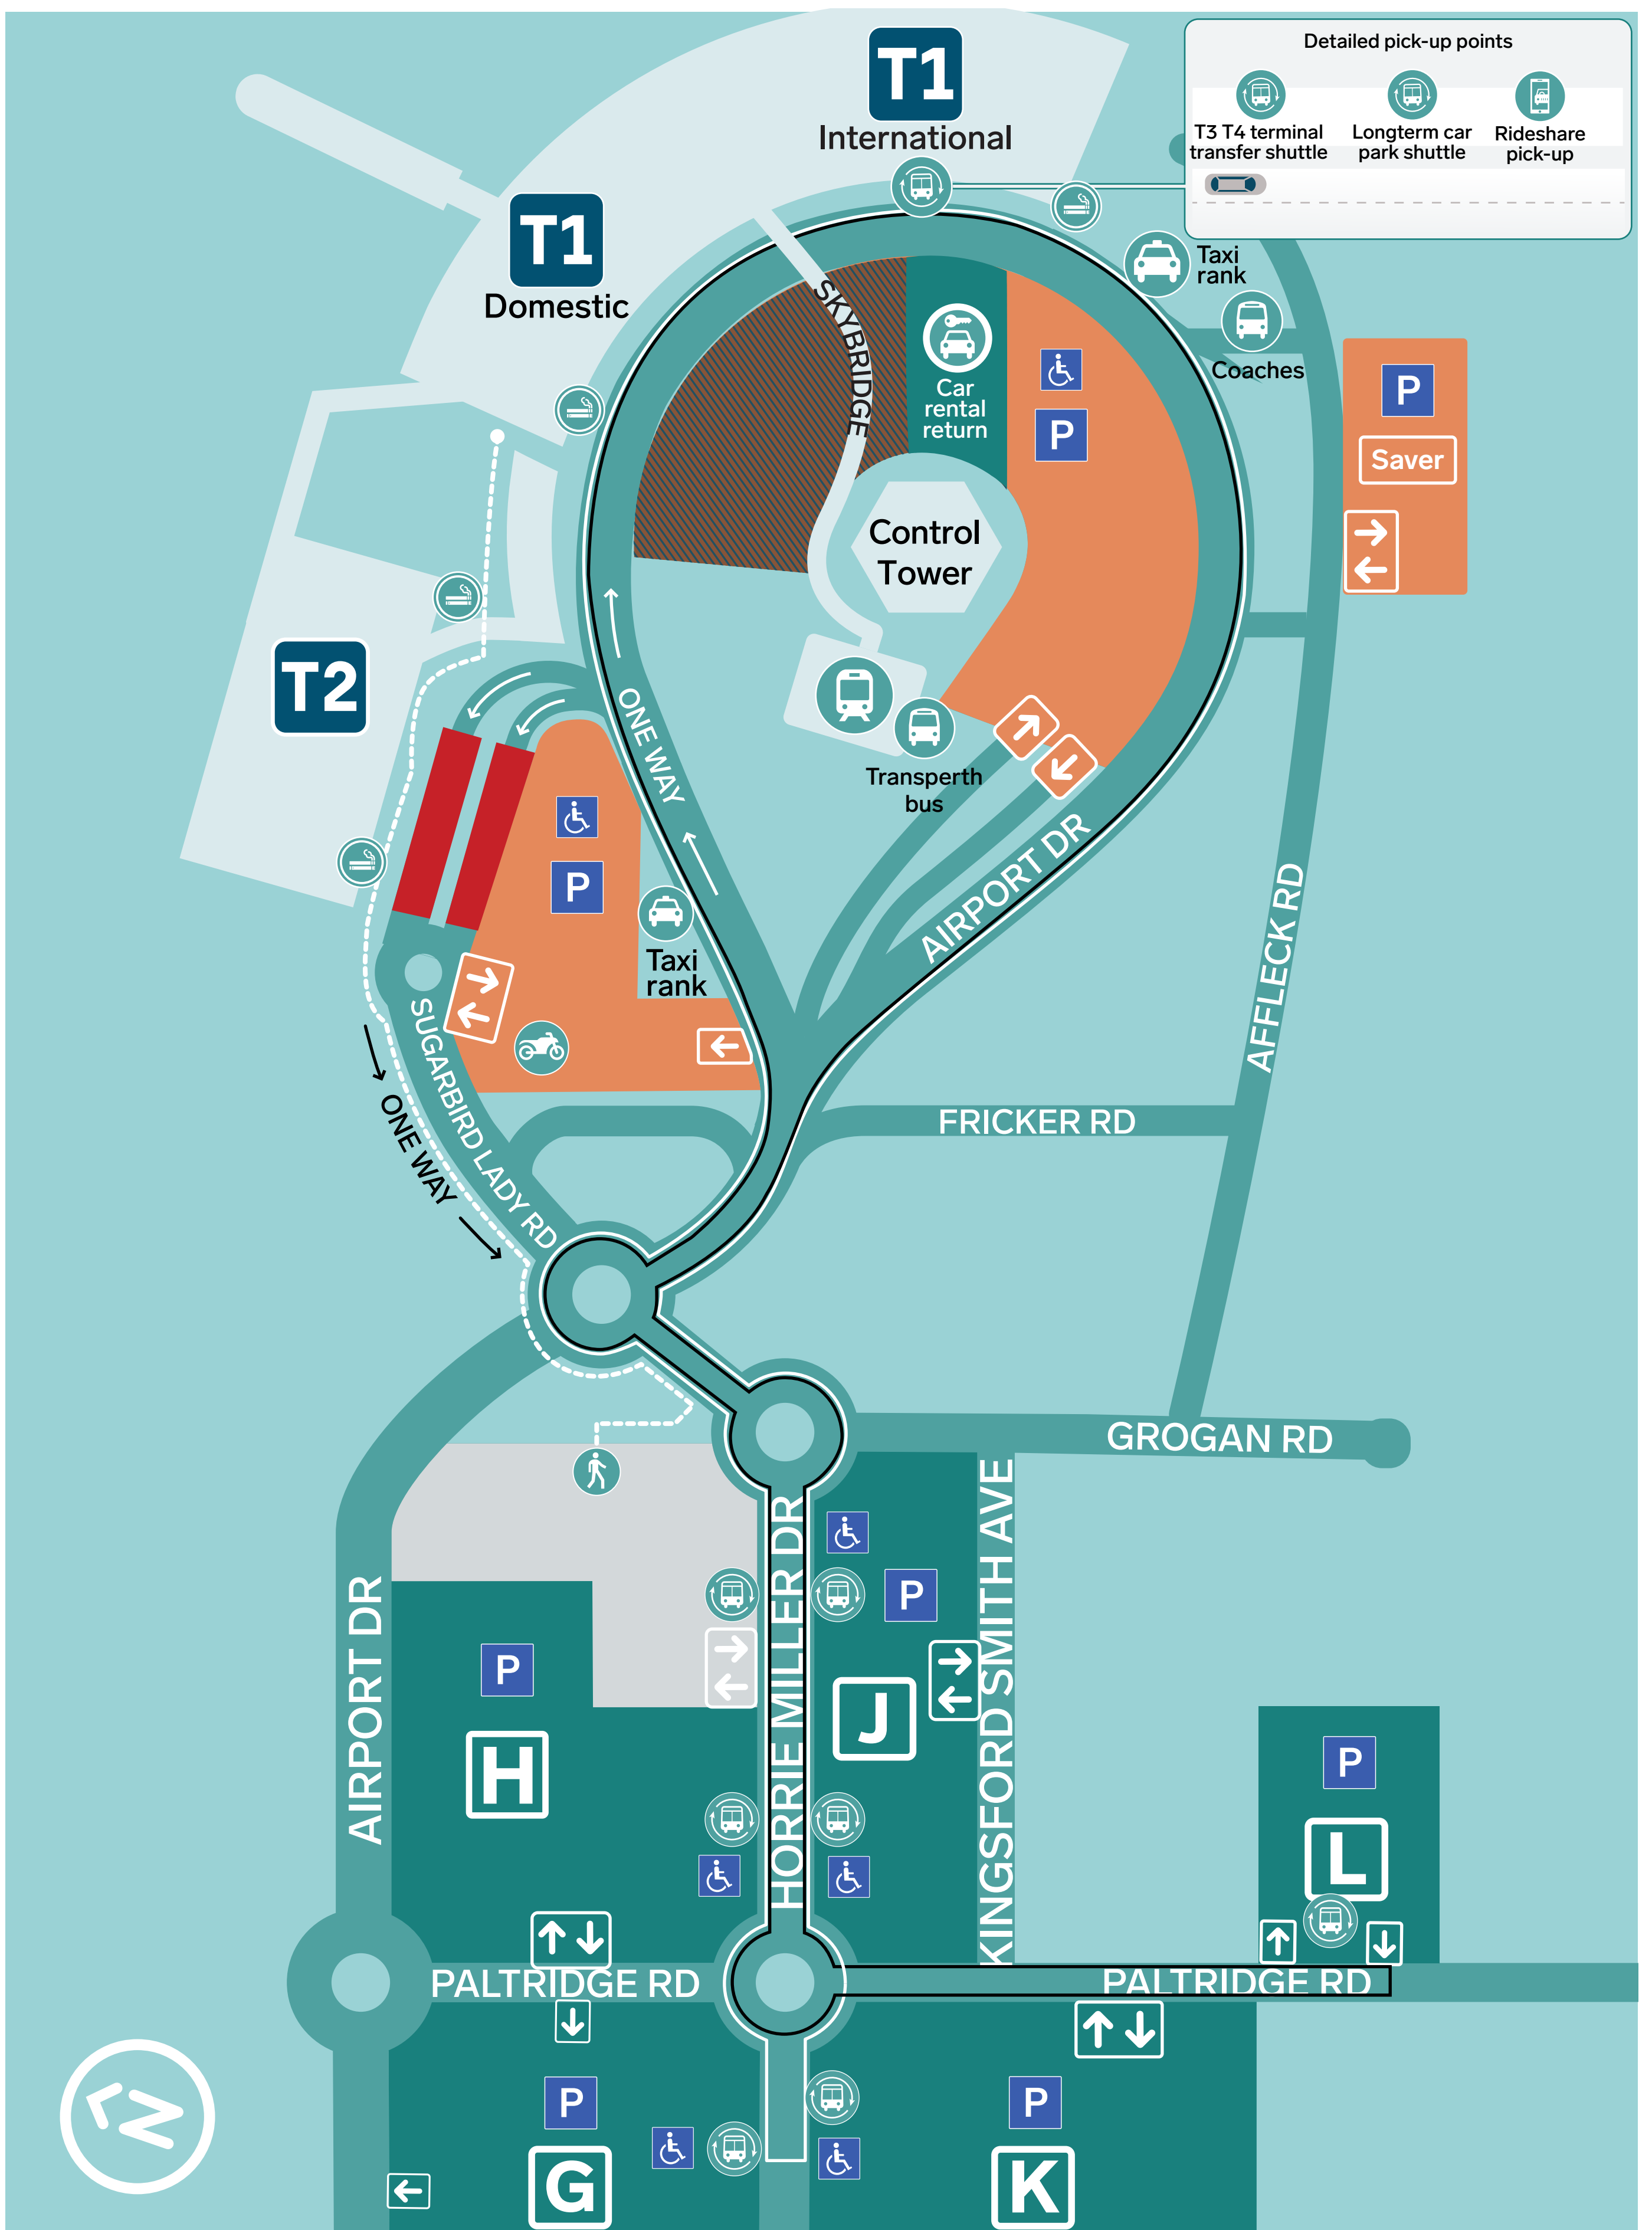

T1|T2

Key

- | | | |
|-----------------------------------|-----------------------------------|-------------------------|
| ShortTerm | Premium | Regional |
| LongTerm | Express | Inaccessible |
| Car park | Car rental return | Airport Central station |
| Parking entry/exit | Taxi pick-up | Vaping/smoking area |
| Motorcycle parking | Terminal/LongTerm shuttle stop | Walking path |
| ACROD parking | Bus stop | Rideshare pick-up |
| LongTerm car park shuttle route 1 | LongTerm car park shuttle route 2 | |