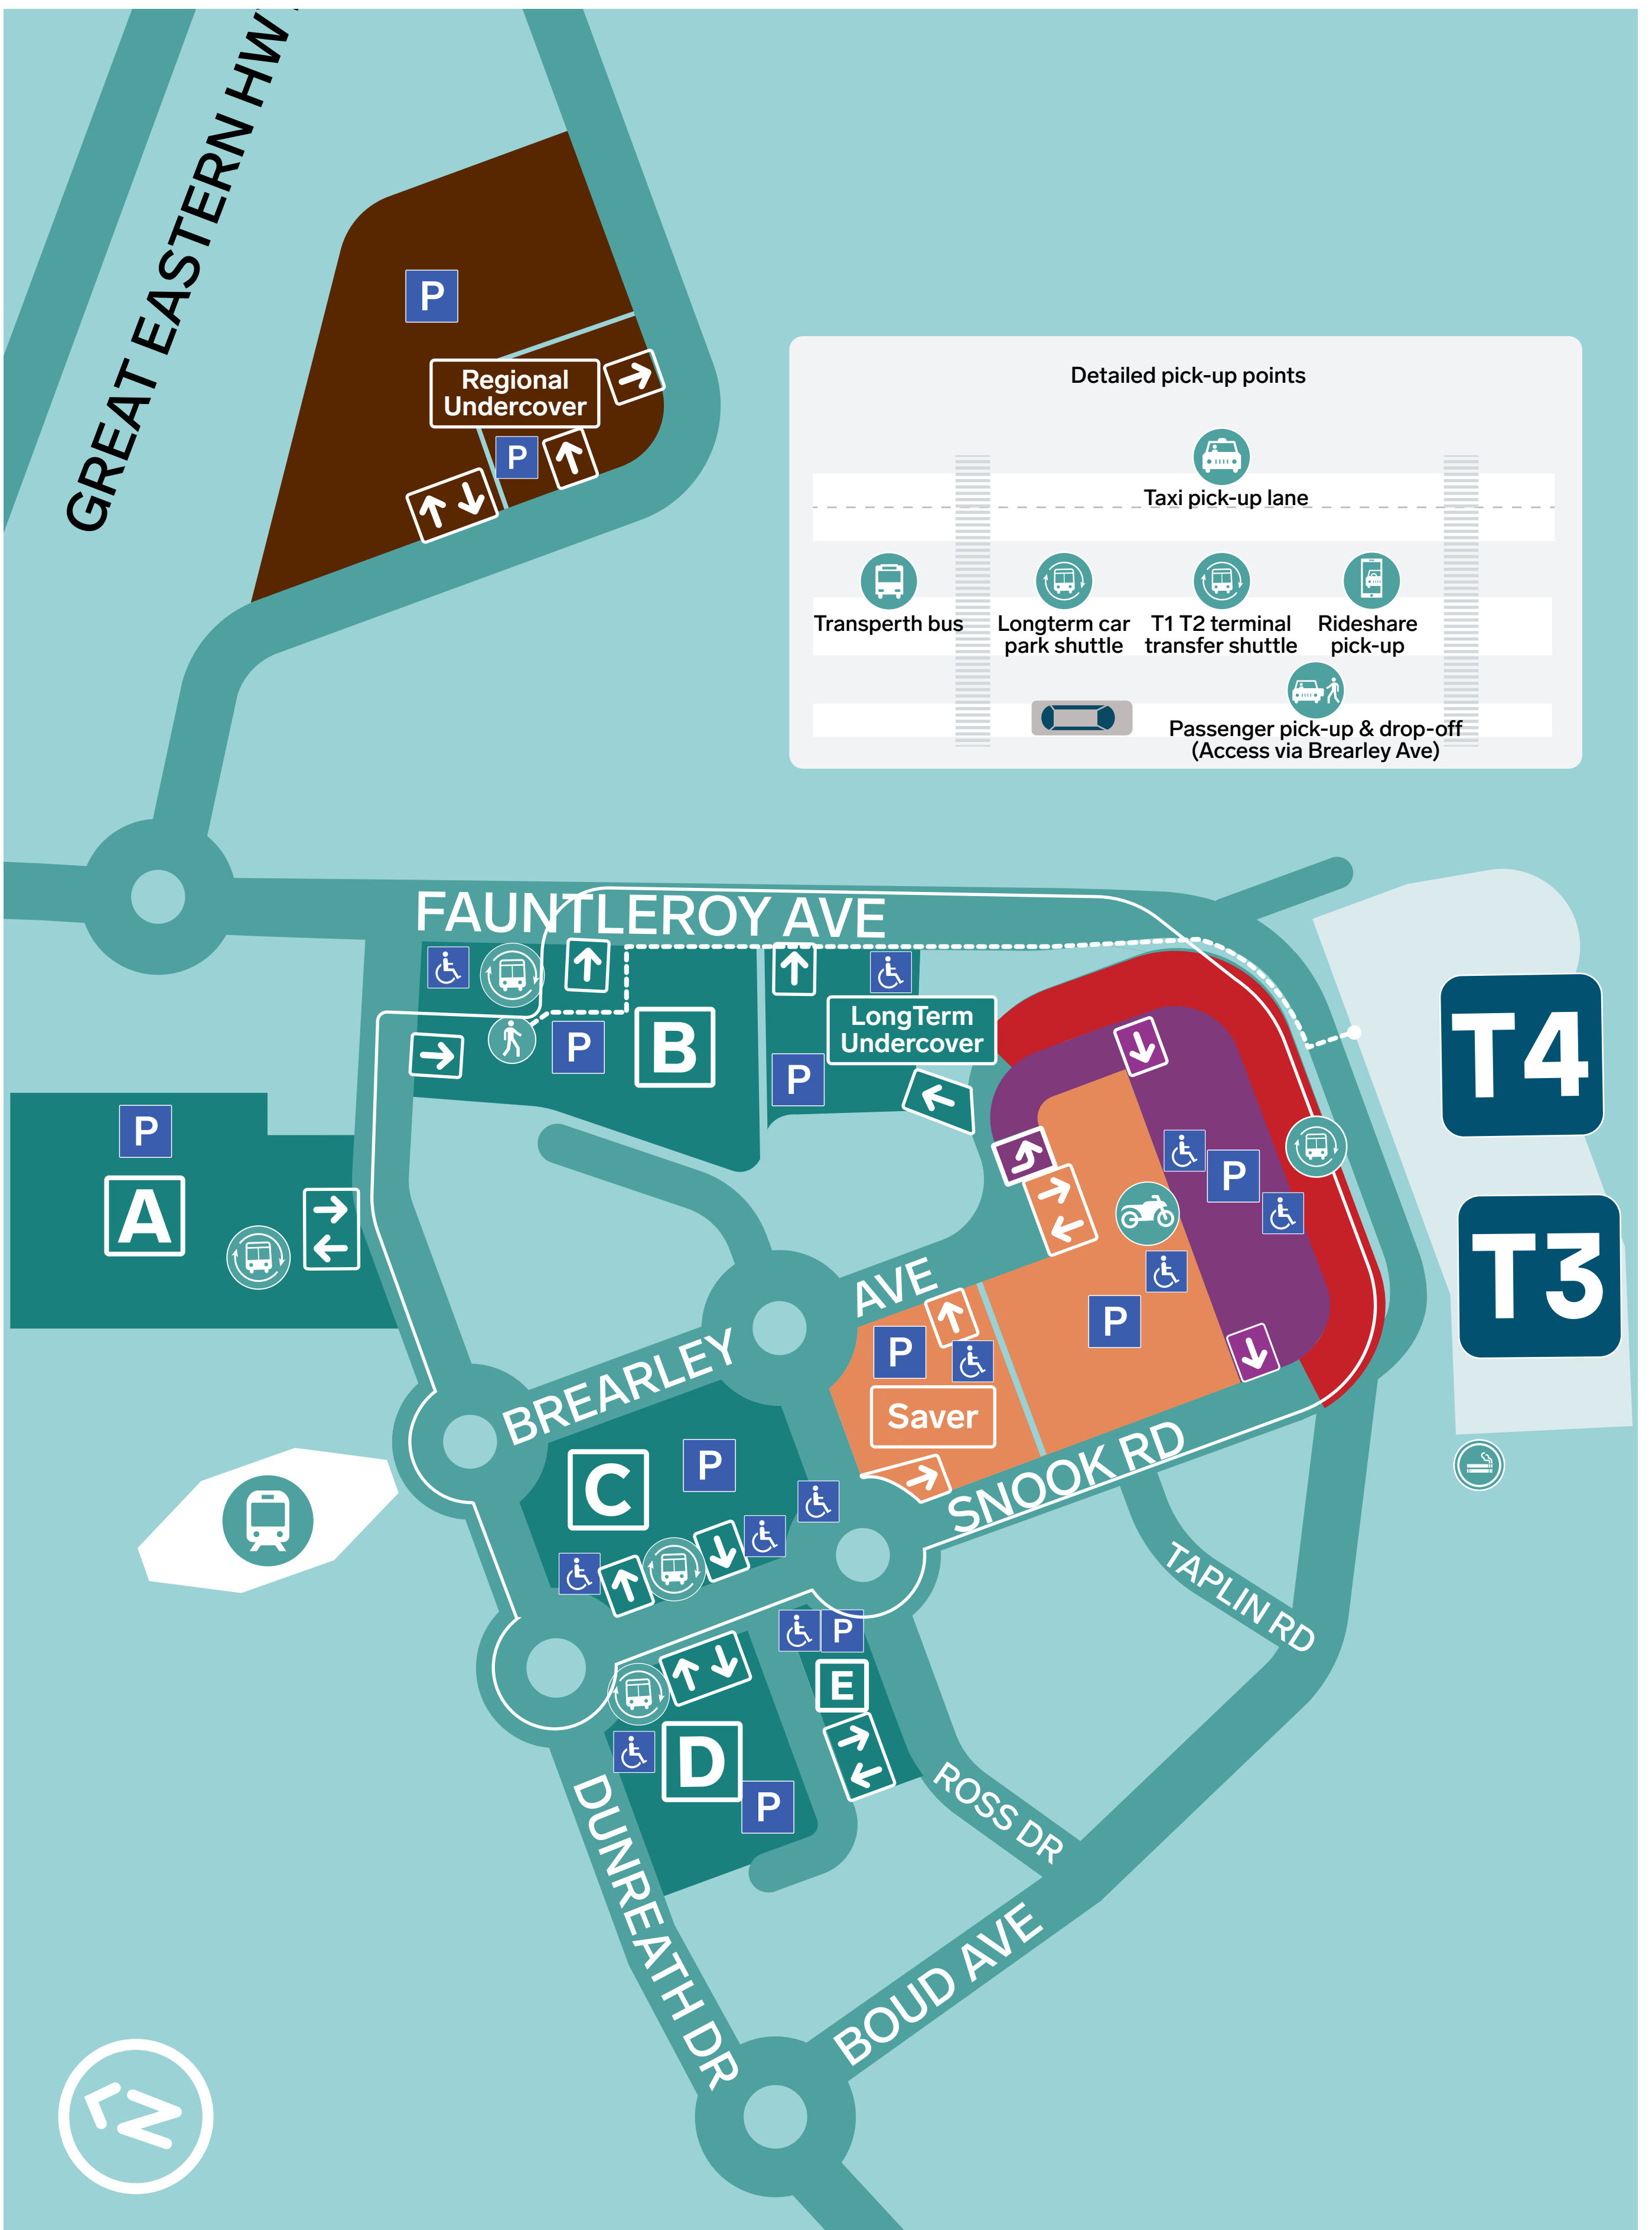

T3|T4

Key

- | | | |
|-----------------------------------|--------------------------------|---------------------|
| ShortTerm | Premium | Regional |
| LongTerm | Express | Inaccessable |
| Car park | Car rental return | Redcliffe station |
| Parking entry/exit | Taxi pick-up | Vaping/smoking area |
| Motorcycle parking | Terminal/LongTerm shuttle stop | Walking path |
| ACROD parking | Bus stop | Rideshare pick-up |
| LongTerm car park shuttle route 1 | | |