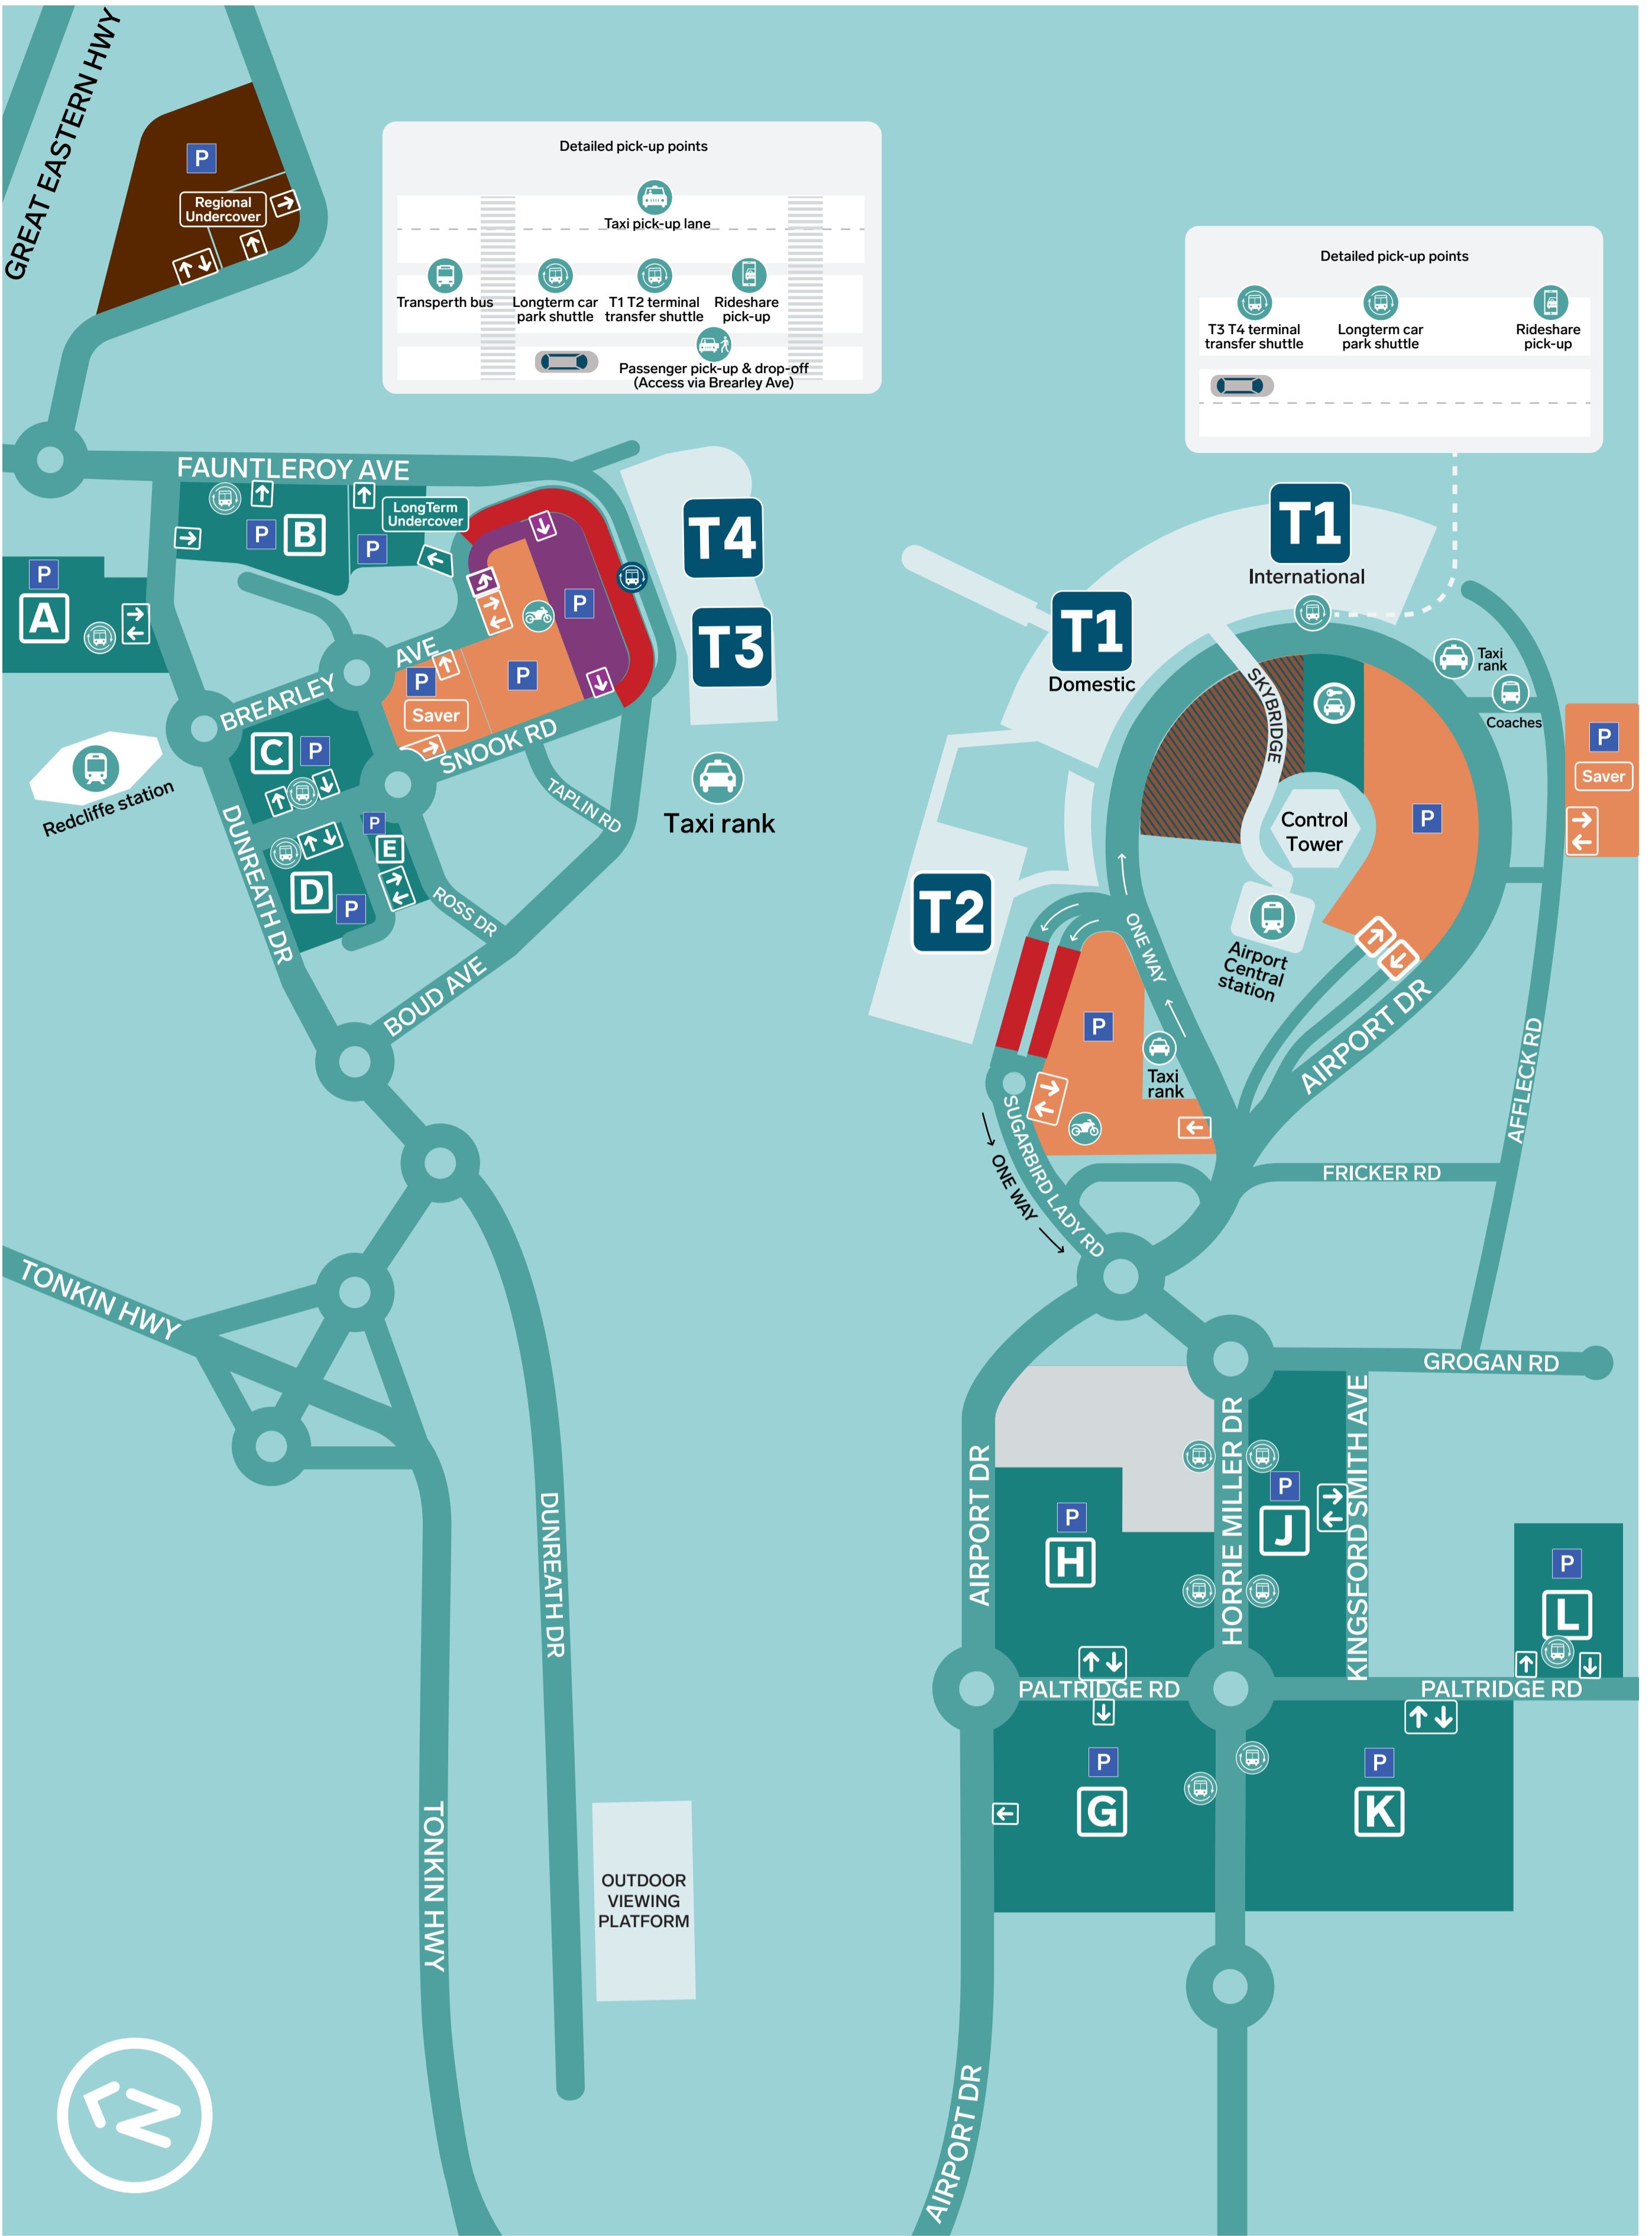

Airport Overview

Key

- | | | |
|--------------------|--------------------------------|-------------------|
| ShortTerm | Premium | Regional |
| LongTerm | Express | Inaccessible |
| Car park | Car rental return | Train station |
| Parking entry/exit | Taxi pick-up | Rideshare pick-up |
| Motorcycle parking | Terminal/LongTerm shuttle stop | Bus stop |
| ACROD parking | Bus stop | |